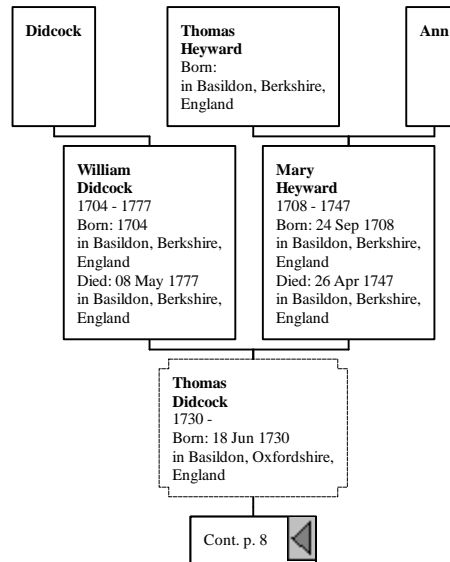

Pembery family

Ancestors of John Albert Pembery

Pembery family

Ancestors of John Albert Pembery

Pembury family

Ancestors of John Albert Pembury

Pembury family

Ancestors of John Albert Pembury

Pembery family

Ancestors of John Albert Pembery

Ancestors of John Albert Pembery

Parents

Albert Edward Pembery
b: 22 Jul 1903 in 34 Farm Lane, Fulham, London
England
m: 31 Mar 1934 in St Augustines Church, Fulham
d: 11 Jun 1989 in Wisbech, Cambridgeshire
m: 31 Mar 1934 in St Augustines Church, Fulham

Cont. p. 24

Cont. p. 37

Ancestors of John Albert Pembery

2nd Great-Grandparents

3rd Great-Grandparents

Cont. p. 24

William Clark

Ann Clark
b: 1820 in Chelsea

3rd Great-Grandparents

4th Great-Grandparents

Ancestors of John Albert Pembury

3rd Great-Grandparents

4th Great-Grandparents

Thomas Didcock

b: 18 Jun 1730 in Basildon, Oxfordshire, England
m: 11 Dec 1774 in Basildon, Oxfordshire, England
m: 11 Dec 1774 in Basildon, Oxfordshire, England