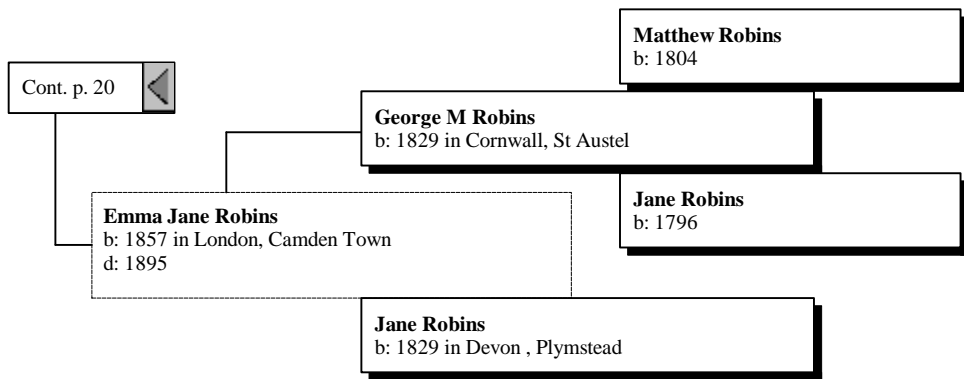

Ancestors of John Albert Pembrey

Great-Grandparents

2nd Great-Grandparents

3rd Great-Grandparents