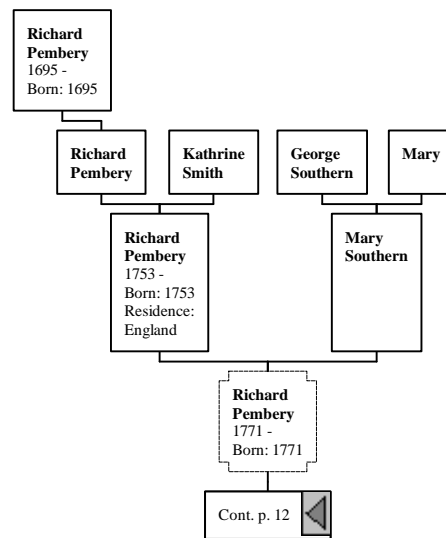

Pembery family

Ancestors of John Albert Pembery